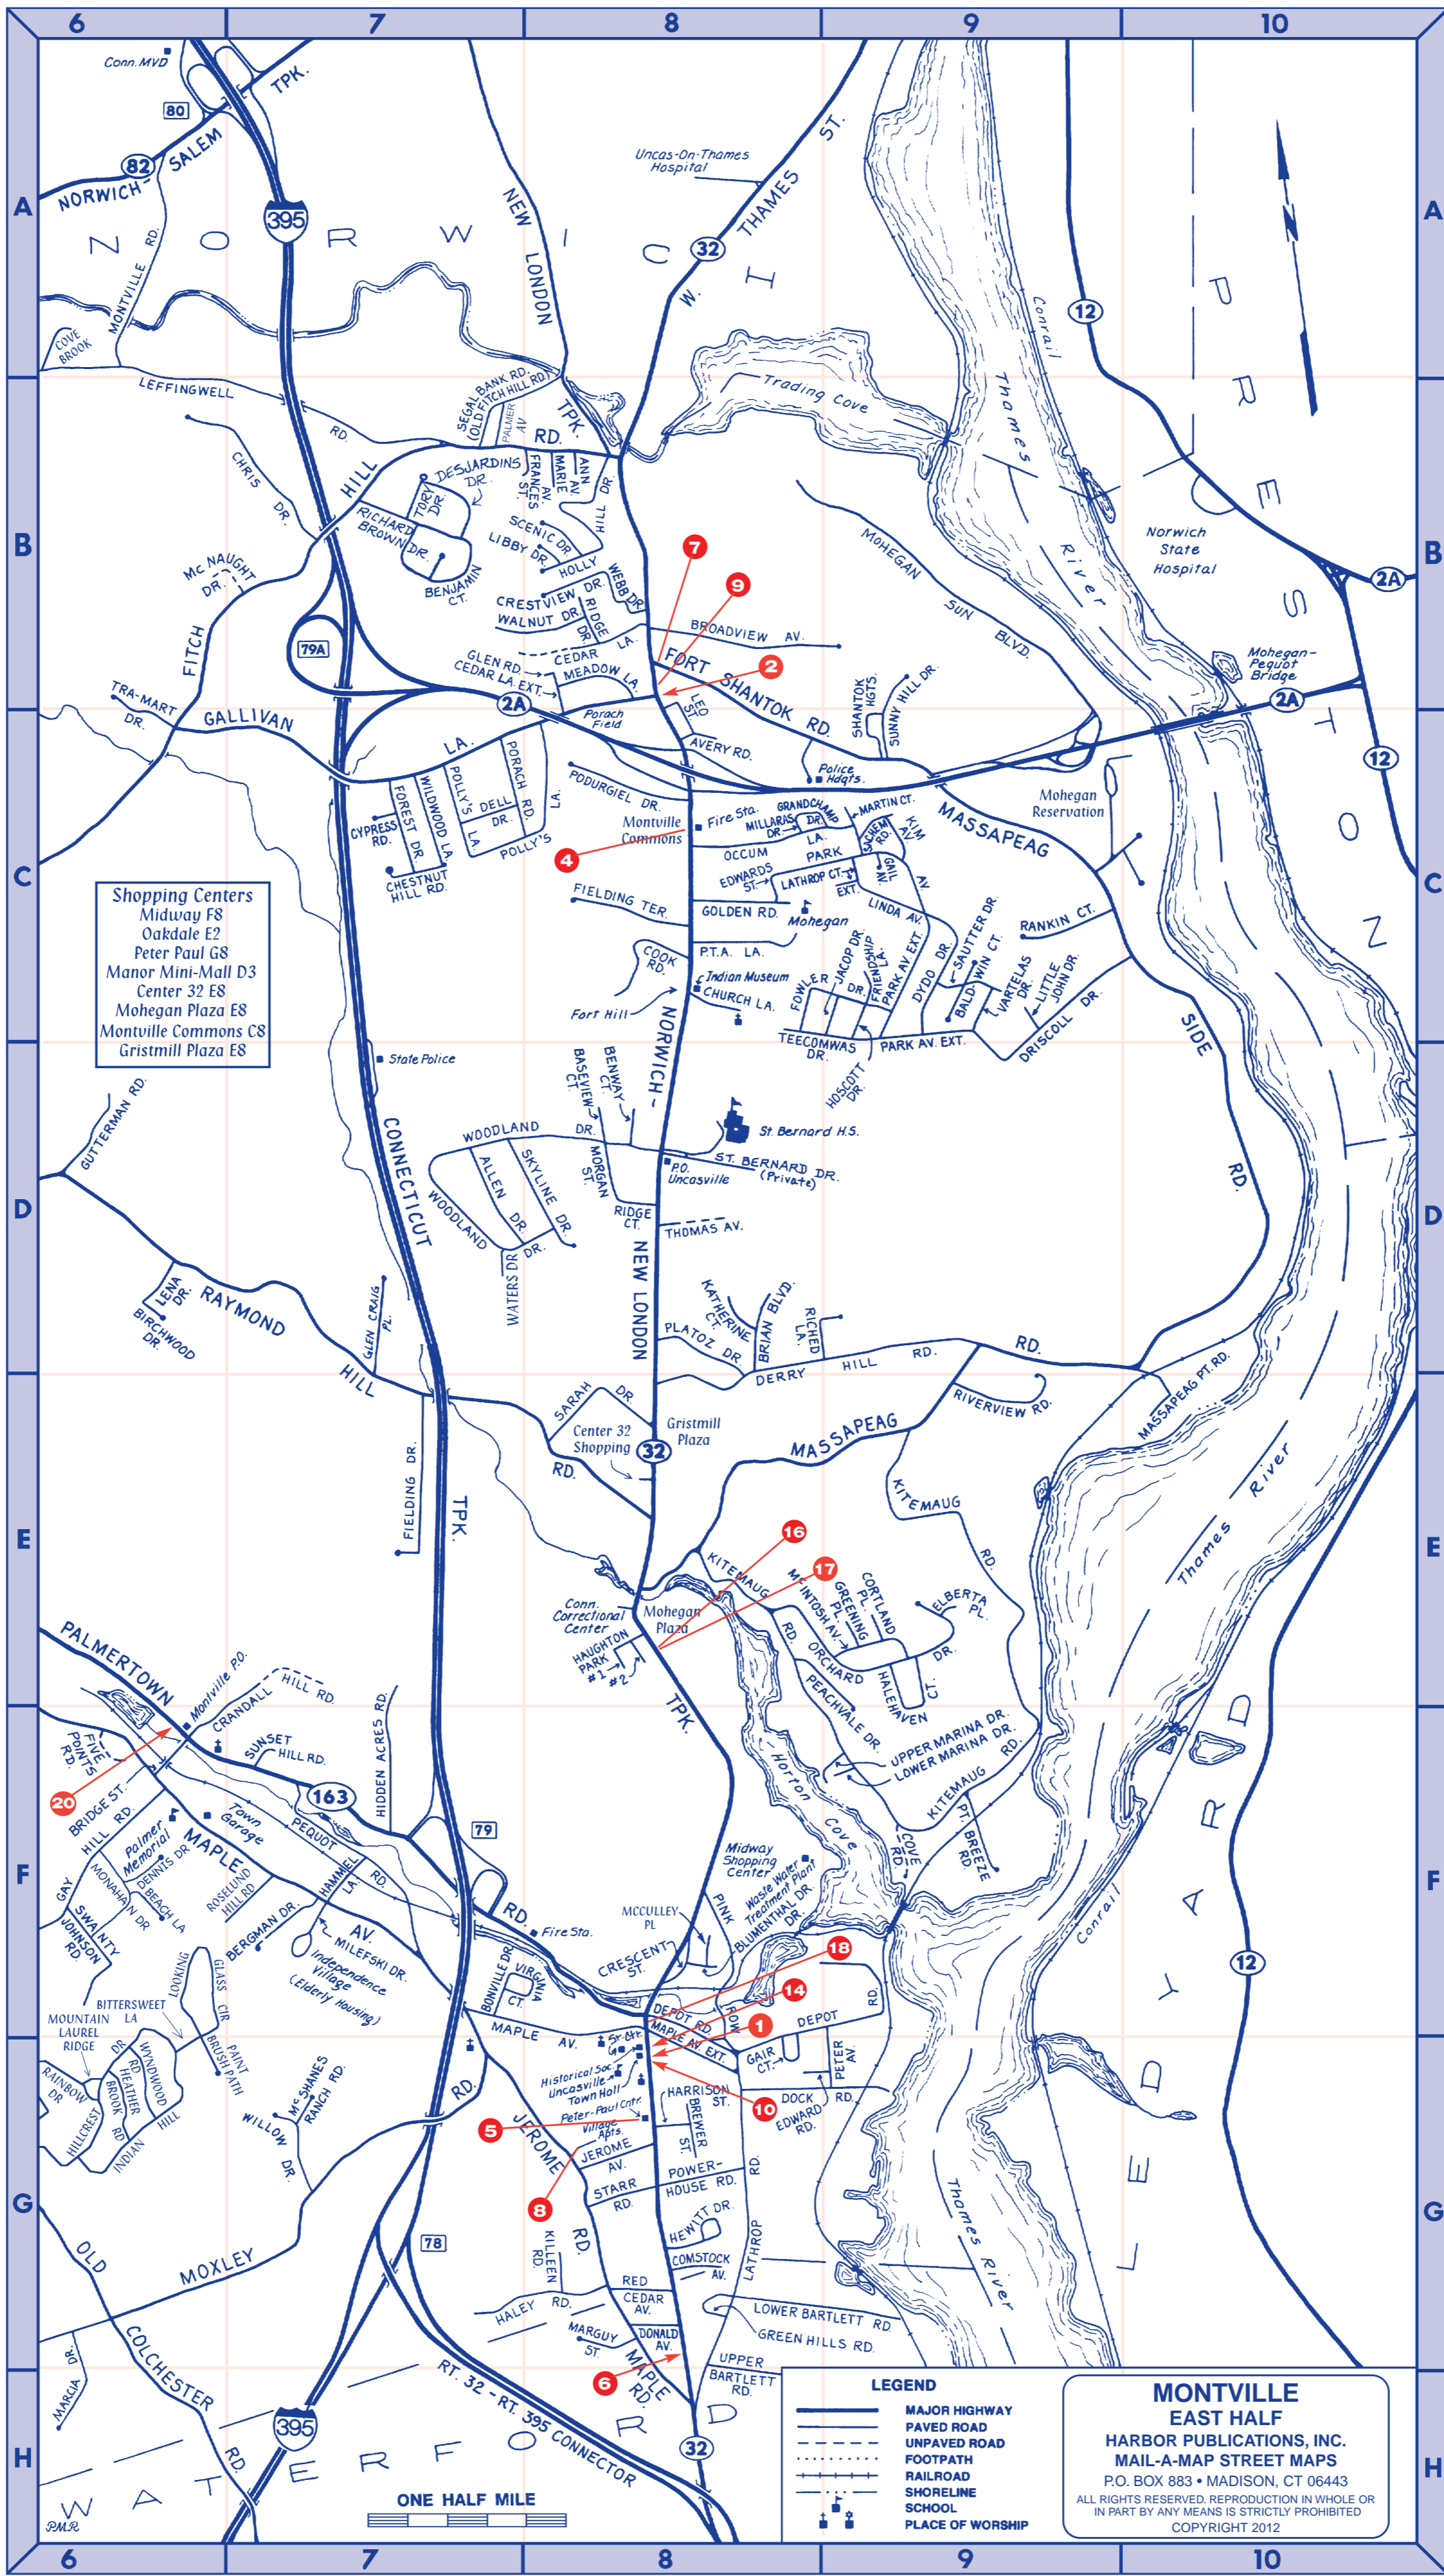

East Half		
Allen Dr	D7	Maple Ave Ext F8-G8
Ann Av	B8	Marcia Dr G5-H5
Avery Rd	C8	Marie Av B8
		Martin Ct C9
Baldwin Ct	C9	Massapeag Rd D10-E8
Baseview Ct	D8	Massapeag Point Rd
Benjamin Ct	B7	D10-E10
Benway Ct	D8	Massapeag Side Rd
Bergman Dr	F7	C9-D10
Birchwood Dr	D6	McCulley Pl F8
Bittersweet La	F6-G6	McIntosh Av E9
Blais Rd	C6	McNaught Dr B6
Blumenthal Dr	F8	McShanes Ranch Rd G7
Bonville Dr	F7	Meadow La B8
Brewer St	G8	Milefski Dr F7
Brian Blvd	D8	Millaras Dr C8
Bridge St	F6	Montville Rd A6
Broadview Av	B8	Morgan St D8
		Mountain Laurel Ridge
Carol Dr	E5-F6	F6-G6
Cedar La	B8	Moxley Rd G7-H6
Cedar Rd Ext	B8	
Chestnut Hill Rd	C7	New London Tpk (Norwich)
Chris Dr	B6-B7	A7-A8
Church La	C8	Norwich-New London Tpk
Comstock Av	G8	B8-H8
Connecticut Tpk	A7-H7	
Cook Rd	C8	Occum La C8-C9
Cortland Pl	E9	Old Colchester Rd C1-H7
Cove Brook	A6	Old Fitch Hill Rd B7-B8
Cove Rd	F9	Orchard Dr E8-E9
Crandall Hill Rd	E7-F6	
Crescent St	F8	P.T.A. La C8
Crestview Dr	B8	Paint Brush Path G6-G7
Cypress Rd	C7	Palmer Av B7
		Palmertown Rd E5-F8
Dell Dr	C7	Park Av C8-C9
Depot Rd	F8-F9	Park Av Ext C9
Derry Hill Rd	D8-D10	Peachvale Dr E8-E9
Desjardins Dr	B7	Pequot Rd F7
Dock Rd	G8-G9	Peter Av F9-G9
Driscoll Dr	C9	Pink Row F8
Dydo Dr	C9	Platoz Dr D8
		Podurgiel Dr C8
Edward Rd	G8-G9	Point Breeze Rd F9
Edwards St	C8	Polly's La C7-C8
Elberta Pl	E9	Porach Rd C7
		Powerhouse Rd G8
Fielding Dr	E7	
Fielding Tr	C8	Rainbow Dr G6
Fitch Hill Rd	B8-C6	Randy La D6
Forest Dr	C7	Rankin Ct C9
Fort Shantok Rd	B8-C9	Raymond Hill Rd B2-E8
Fowler Dr	C8-C9	Red Cedar Av G8
Frances St	B8	Richard Brown Dr B7
Friendship La	C9	Riched La D9
		Ridge Ct D8
Gail Av	C9	Ridge Dr B8
Gair Ct	F8-G8	Riverview Rd E9
Gallivan La	C6-B8	Robertson Rd E6
Gay Hill Rd	F6	Roselund Hill Rd F7
Glen Rd	B8	Route conn 2A B7-B10
Glen Crag Pl	D7	Route conn 12 A9-G10
Golden Rd	C8	Route Conn 32 A9-H8
Grandchamp Dr	C8-C9	Route Conn 52 A7-H7
Greening Pl	E9	Route Conn 82 A7-C1
Green Valley Dr	B4	Route Conn 163 A2-F8
Gutterman Rd	D6	
		Sachem Rd C9
Hale Haven Ct	E9	Sarah Dr E8
Haley Rd	G7-G8	Sautter Dr C9
Hammel La	F7	Scenic Dr B8
Harrison St	G8	Segal Bank Rd B7-B8
Haughton Park #1 & #2	E8	Shantok Hgts C9
Heather Brook Rd	G6	Skyline Dr D8
Hewitt Dr	G8	Starr Rd G8
Hidden Acres Rd	F7	Sunny Hill Dr B8-C9
Hillcrest Dr	F6-G6	Sunset Hill Rd F7
Holly Hill Dr	B8	Swanty Johnson Rd F6
Hoscott Dr	C9	
		Teecomwas Dr C8-C9
Indian Hill	G6	Thomas Av D8
		Tory Dr B7
Jacop Dr	C9	Tra-Mart Dr B6-C6
Jerome Av	G8	
Jerome Rd	G7-G8	Upper Marina Dr F9
		Vartelas Dr C9
Katherine Ct	D8	Virginia Ct F7-F8
Kileen Rd	G8	
Kim Av	C9	
Kitemaug Rd	E8-F9-E9	Walnut Dr B7-B8
		Webb Dr B8
Lathrop Ct	C8-C9	Wildwood La C7
Lathrop Ct Ext	C9	Willow Dr G7
Lathrop Rd	G8-H8	Woodland Dr D7-D8
Leffingwell Rd	A5-B7	Wyndwood Rd G6
Lena Dr	D6	
Leo St	B8-C8	
Libby Dr	B8	
Linda Av	C9	
Lisa Rd	D6	
Little John Dr	G7	
Looking Glass Cir	F6-F7	
Lower Marina Dr	F9	
Lynch Hill Rd	D6-E6	
Maple Av	E6-F8	

BUSINESS DIRECTORY

Apartments
Arden House at Village Apartments—82 Jerome Rd., Uncasville 860-848-4278

Automobile Sales & Service
Bragdon's Auto—310 Route 163, Montville 860-848-9941
Pennell's Auto Center—341 Norwich-New London Tpk., Uncasville 860-848-2400
Uncasville Quick Lube—4 Fort Shantok Rd., Uncasville 860-848-0672

Bakery
Cakes & Cones—311 Norwich-New London Tpk., Uncasville 860-848-3338

Computers
Mercury Computers—30 Norwich Rd., Quaker Hill 860-444-1275

Deli
Four Corners Country Deli—20 Hartford Rd., Salem 860-889-3354

Drum Shop
CK's Drum Shop—220 Norwich-New London Tpk., Uncasville 860-848-3353

Fitness Center
Anytime Fitness—2020 Norwich-New London Tpk., Uncasville 860-848-0383

Florist
Montville Florist—315 Route 32, Uncasville 860-848-1278

Framing & Gallery
The Glided Edge—20 Hartford Rd., Salem 860-889-4903

Fuel Oil
Williams Oil—2239 Norwich-New London Tpk., Uncasville 860-848-4272

Granite
Getty Granite Co.—120 East Haddam Rd., Salem 860-859-2972

Hair Salon
All About Hair—1 New London Rd., Salem 860-887-5806

Hardware
Montville Hardware & Supply—907 A Route 32, Uncasville 860-848-3616
Salem Four Corners Package Store—1 New London Rd., Salem 860-859-1050
Shantok Package Store, LLC—2227 Norwich-New London Tpk. Uncasville 860-848-0004

Quarry Products
Renz—160 Witch Meadow Rd., Salem 860-886-5440

Real Estate
CG Real Estate - Janet Swider-Wirth—26 New London Rd., Salem 860-303-2748

Restaurants
Friendly Pizza & Restaurant—321 Norwich-New London Tpk. Uncasville 860-848-0338
Plum Tomato—1 New London Rd., Salem 860-892-5295

Veterinarian
Montville Animal Hospital—907-B Route 32, Uncasville 860-848-1277

10 Reasons

You Should Plant Trees ... Now!

1. Trees conserve energy in the summer, and save you money.
2. Trees help clean the air.
3. Trees bring songbirds close by.
4. Trees around your home can increase its value by up to 15% or more.
5. Trees help clean our rivers and streams.
6. Trees conserve energy in the winter.
7. Trees fight global warming.
8. Trees make your home, and your neighborhood, more beautiful.
9. Tree planting is fun!
10. It's easy! Here's how: Join the National Arbor Day Foundation and we'll send you 10 trees... FREE... with easy-to-follow planting instructions.

The National Arbor Day Foundation
arborday.org