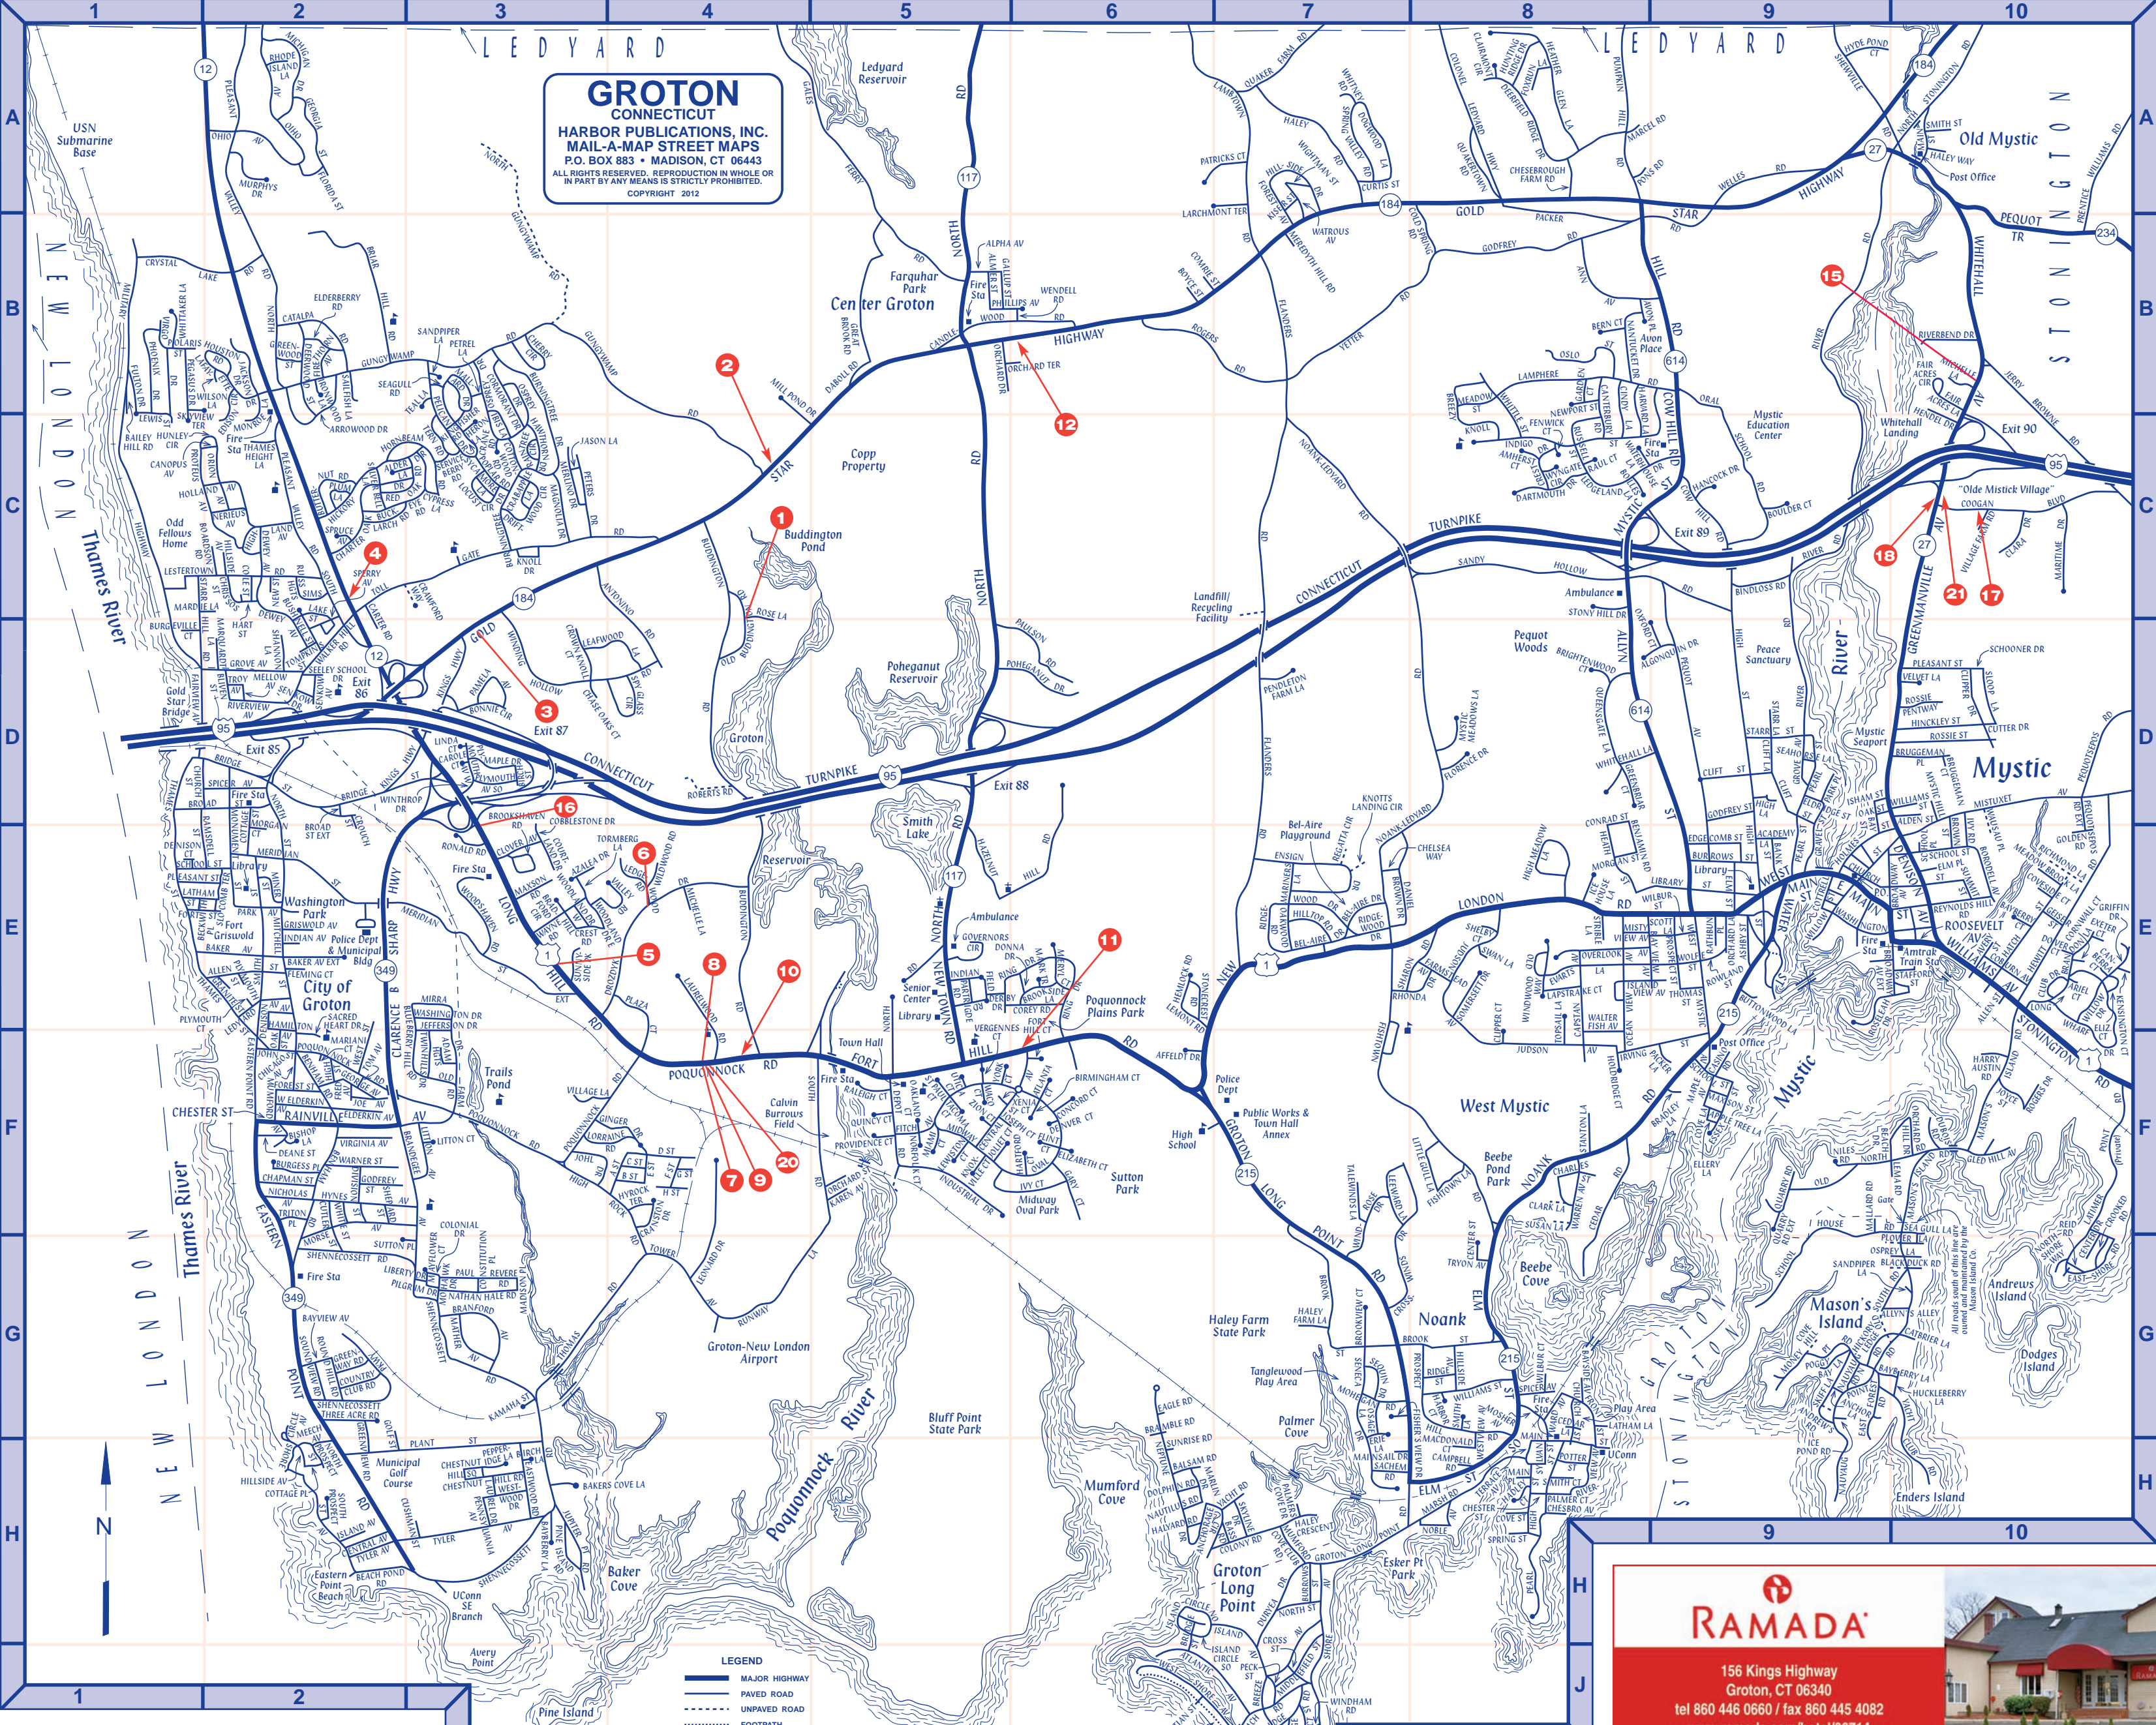

FLANAGAN'S
food & drink

Visit our in-house full service restaurant and lounge open seven days a week serving breakfast, lunch and dinner.

Featuring an extensive menu of American, Italian and Mexican dishes. Casual dining in a relaxed atmosphere at affordable prices. Don't forget about Happy Hour Sun-Fri from 4pm - 6pm.

360 Route 12, Groton, CT 06340
For Restaurant and Information Call Toll Free Reservations Line
(860) 445-8000 1-800-622-7766

Over 500,000 Promotional Products to Meet Your Every Business or Personal Need.

We can imprint your company name or logo on just about anything!

HARBOR PROMOTIONS
CALL 800-524-9055
or visit our website at harborpromotions.com

The Spot Cafe and Sports Bar

11 Buddington Road • Groton, CT 06340 • 860-448-6276

Hutter Chiropractic Office
1853 Gold Star Hwy, Groton, CT 06340
860-326-9889

Dr. Edward Hutter
Treating the Mystic Community since 1990

Hampton Inn

300 Long Hill Road • Groton, CT 06340
(860) 405-1585 • Fax (860) 446-8456

This Hotel Independently Owned & Operated
Under License From Hampton Inn Hotels

It's a connected world. Do your share.

For 30 ways to help the environment, write Earth Share, 3400 International Drive, NW, Suite 2K (AD4), Washington, DC 20008.

Earth Share

CHRISTOPHER'S CABE
Rt 1 Groton, Ct
PARTYGROTON.COM

Family owned and operated since 1959

THE BEST BURGERS, WINGS, SALADS AND HOUSE MADE SOUPS

Don't miss our happy hour on Wednesdays and Fridays!!!
Live bands & Karaoke

860-445-6716

Chester's Barbecue

Open Daily 11am-9pm
Lunch • Dinner • Catering

"Barbecue is not the sauce... It's what the sauce goes on" -Chester

203-449-6868
943 Poquonock Rd., Groton, CT
In the Big Y Center

FORT HILL PHARMACY!

Jeffrey Messina RPH
Phone 860.445.6431
Fax: 860.446.0530

- Full Line of Medical Equipment
- Full-Service Neighborhood Pharmacy

116 Fort Hill Road, Groton, CT 06340

RAMADA

156 Kings Highway
Groton, CT 06340
tel 860 446 0660 / fax 860 445 4082
www.ramada.com/hotel/06714

GREAT BROOK SPORTS

Mini-Golf • Batting Cages
Driving Range • Club Repair

860-448-0938
Open 9AM-7PM 7 days a week
850 Gold Star Hwy, Groton

LEES TOY AND HOBBY
More Than Just A Toy Store

Mon-Thur. & Sat. 9:30 am - 5:30 pm
Fri. 9:30 am - 8:00 pm, Sun. 11:00 am - 4:00 pm

860.445.4411
935 Poquonock Road, Route 1, Groton, CT 06340
www.leestoyandhobby.com

TO ADVERTISE ON THE NEXT EDITION OF THE GROTON & MYSTIC MAP OR ANY OF OUR OTHER CONNECTICUT TOWN STREET MAPS, PLEASE CALL 800.524.9055.